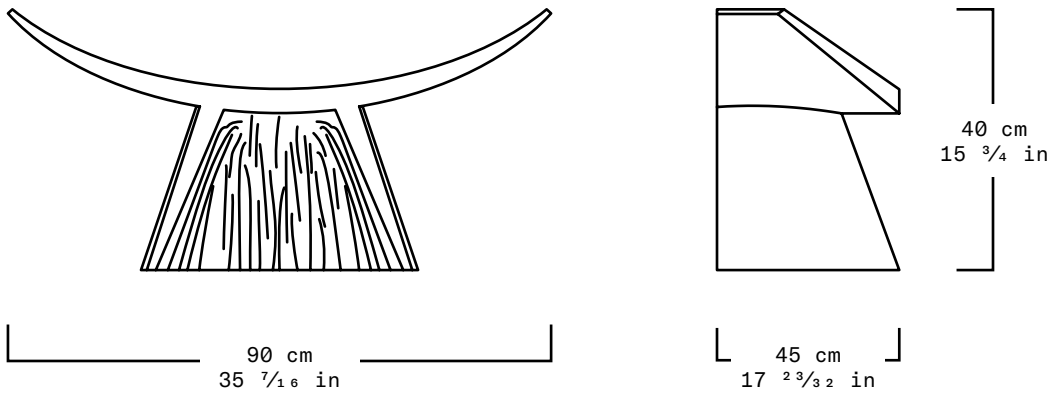

PARTERA STOOL

EWE Studio stool is made of Monterrey marble. The stool form becomes an expression of the hand carved techniques and its materials. It combines a circular pristine base with inner surface being rough and a wide curved tribal top. The works are carved out from one single piece of either wood or stone, leaving no joints.

The stools are sculptural, breathing a minimalism that quietly stirs the soul.

Collection	Sincretismo
Product	Partera Stool
Measurements	L90 x W30 x H45 cm L35 7/16 x W11 13/16 x H17 23/32 in
Weight (Kg)	50
Materials	Monterrey Black Marble
Finishes	Matte
Edition	Limited Edition of 15 + 2 AP
Lead Time	12 - 14 weeks