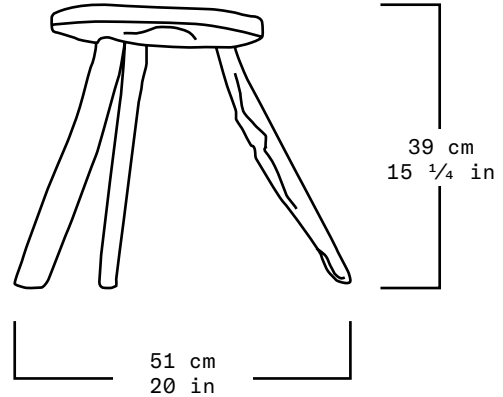

Collection	S.R.O.
Product	Memoria Stool #8
Measurements	L51 x W51 x H39 cm L20 x W20 x H15 1/4 in
Weight (Kg)	31
Materials	Sand Casted Bronze
Finishes	Patinated
Edition	Limited Edition of 10 + 1 AP
Lead Time	10 - 12 weeks