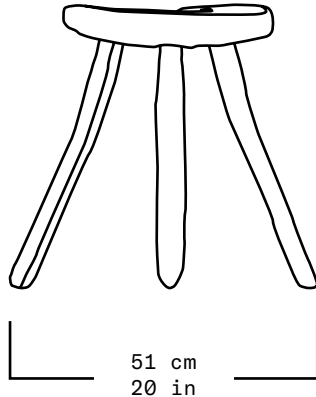

Collection	S.R.O.
Product	Memoria Stool #8
Measurements	L51 x W51 x H39 cm L20 x W20 x H15 1/4 in
Weight (Kg)	31
Materials	Sand Casted Bronze
Finishes	Patinated
Edition	Limited Edition of 10 + 1 AP
Lead Time	10 - 12 weeks