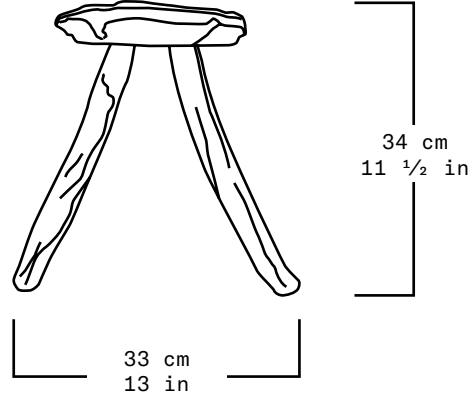

Collection	S.R.O.
Product	Memoria Stool #7
Measurements	L44 x W33 x H34 cm L17 1/4 x W13 x H11 1/2 in
Weight (Kg)	23
Materials	Sand Casted Bronze
Finishes	Patinated
Edition	Limited Edition of 10 + 1 AP
Lead Time	10 - 12 weeks