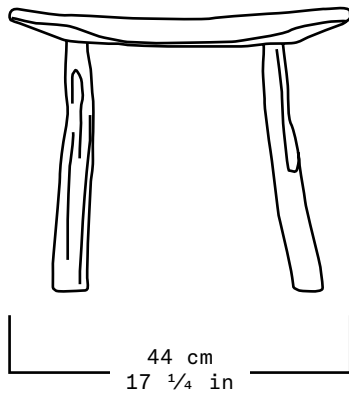

Collection	S.R.O.
Product	Memoria Stool #7
Measurements	L44 x W33 x H34 cm L17 1/4 x W13 x H11 1/2 in
Weight (Kg)	23
Materials	Sand Casted Bronze
Finishes	Patinated
Edition	Limited Edition of 10 + 1 AP
Lead Time	10 - 12 weeks