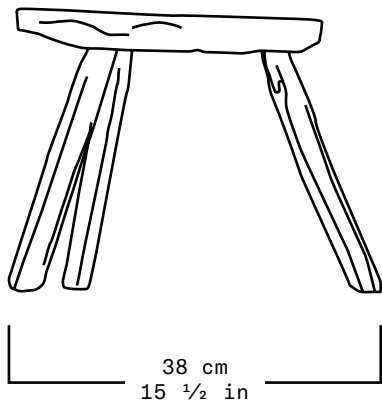

Collection	S.R.O.
Product	Memoria Stool #6
Measurements	L38 x W34 x H29 cm L15 1/2 x W13 1/2 x H11 1/2 in
Weight (Kg)	19
Materials	Sand Casted Bronze
Finishes	Patinated
Edition	Limited Edition of 10 + 1 AP
Lead Time	10 - 12 weeks