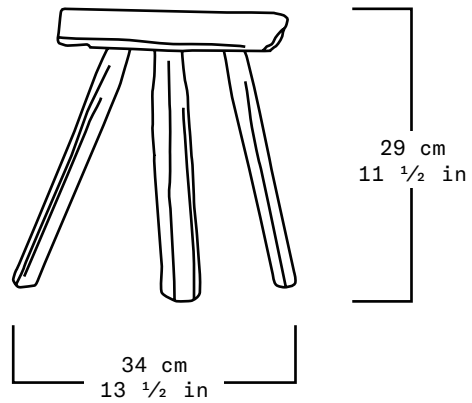

Collection	S.R.O.
Product	Memoria Stool #6
Measurements	L38 x W34 x H29 cm L15 1/2 x W13 1/2 x H11 1/2 in
Weight (Kg)	19
Materials	Sand Casted Bronze
Finishes	Patinated
Edition	Limited Edition of 10 + 1 AP
Lead Time	10 - 12 weeks