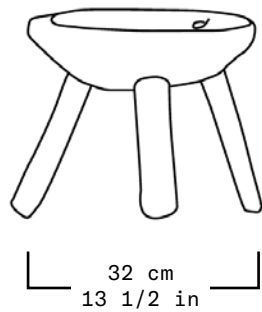

Collection	S.R.O.
Product	Memoria Stool #5
Measurements	L32 x W31 x H22.5 cm L13 1/2 x W12 1/4 x H9 in
Weight (Kg)	17
Materials	Sand Casted Bronze
Finishes	Patinated
Edition	Limited Edition of 10 + 1 AP
Lead Time	10 - 12 weeks