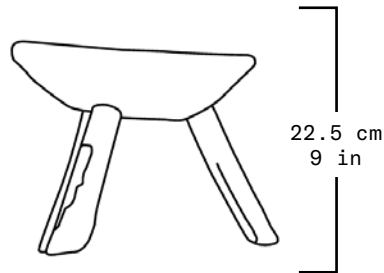

Collection	S.R.O.
Product	Memoria Stool #5
Measurements	L32 x W31 x H22.5 cm L13 1/2 x W12 1/4 x H9 in
Weight (Kg)	17
Materials	Sand Casted Bronze
Finishes	Patinated
Edition	Limited Edition of 10 + 1 AP
Lead Time	10 - 12 weeks