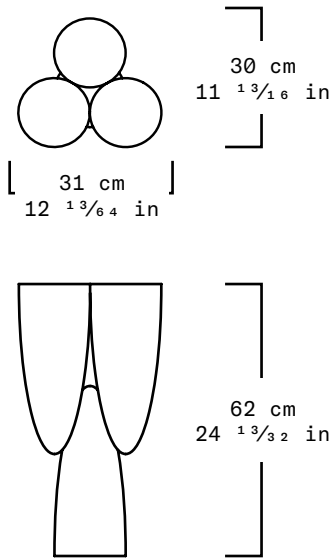

COPAL SIDE TABLE

The EWE Studio Copal side tables are composed by four identical pieces linked together with hidden locks, making the observer feel like three out of the four parts of the table are just touching and hovering in the air. Our stonemason and wood carvers used obsidiana, Tikal green marble, volcanic stone and wood, while creating the pieces. The artisans understand the nature of the materials, working to bring out their unique characteristics and particular properties.

Collection	Sincretismo
Product	Copal Side Table
Measurements	L31 x W30 x H62 cm L12 13/64 x W11 13/16 x H24 13/32 in
Weight (Kg)	10
Materials	Parota Wood
Finishes	Natural
Edition	Limited Edition of 10 + 2 AP
Lead Time	12 - 14 weeks