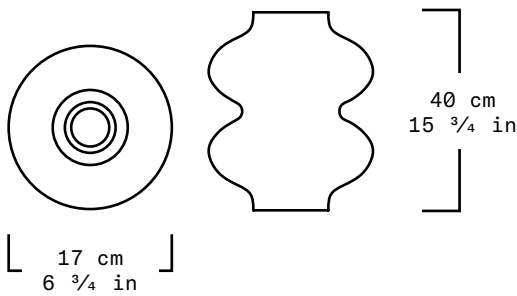

Collection	S.R.O.
Product	Rito Vessel #6 (Small)
Measurements	L17 x W17 x H40 cm L6 3/4 x W6 3/4 x H15 3/4 in
Weight (Kg)	20
Materials	Monterrey Black Marble Jalapa Travertine Marble
Finishes	Matte
Edition	Limited Edition of 15 + 1 AP
Lead Time	8 - 10 weeks

Collection	S.R.O.
Product	Rito Vessel #6 (Large)
Measurements	L24 x W24 x H55 cm L9 1/2 x W9 1/2 x H21 3/4 in
Weight (Kg)	40
Materials	Monterrey Black Marble Jalapa Travertine Marble
Finishes	Matte
Edition	Limited Edition of 15 + 1 AP
Lead Time	8 - 10 weeks