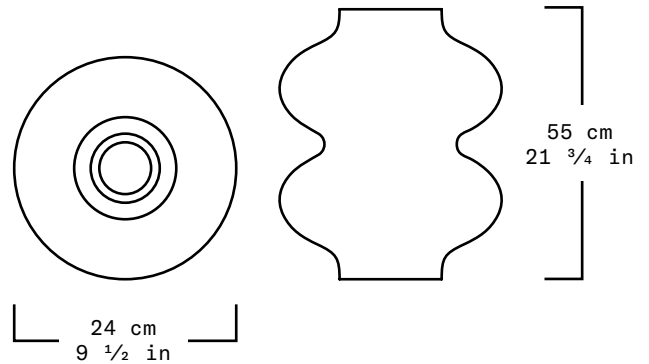

Collection	S.R.O.
Product	Rito Vessel #6 (Small)
Measurements	L17 x W17 x H40 cm L6 3/4 x W6 3/4 x H15 3/4 in
Weight (Kg)	20
Materials	Monterrey Black Marble Jalapa Travertine Marble
Finishes	Matte
Edition	Limited Edition of 15 + 1 AP
Lead Time	8 - 10 weeks

Collection	S.R.O.
Product	Rito Vessel #6 (Large)
Measurements	L24 x W24 x H55 cm L9 1/2 x W9 1/2 x H21 3/4 in
Weight (Kg)	40
Materials	Monterrey Black Marble Jalapa Travertine Marble
Finishes	Matte
Edition	Limited Edition of 15 + 1 AP
Lead Time	8 - 10 weeks