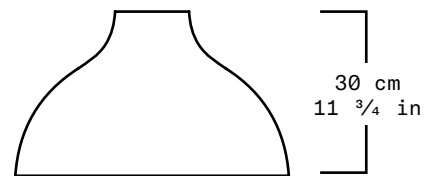

Collection	S.R.O.
Product	Rito Vessel #4 (Small)
Measurements	L37 x W37 x H22 cm L14 5/8 x W14 5/8 x H8 5/8 in
Weight (Kg)	50
Materials	Monterrey Black Marble Volcanic Stone
Finishes	Matte
Edition	Limited Edition of 15 + 1 AP
Lead Time	8 - 10 weeks

Collection	S.R.O.
Product	Rito Vessel #4 (Large)
Measurements	L51 x W51 x H30 cm L20 x W20 x H11 3/4 in
Weight (Kg)	92
Materials	Monterrey Black Marble Volcanic Stone
Finishes	Matte
Edition	Limited Edition of 15 + 1 AP
Lead Time	8 - 10 weeks