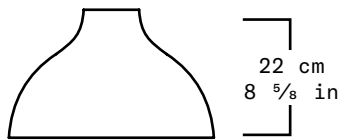

Collection	S.R.O.
Product	Rito Vessel #4 (Small)
Measurements	L37 x W37 x H22 cm L14 5/8 x W14 5/8 x H8 5/8 in
Weight (Kg)	50
Materials	Monterrey Black Marble Volcanic Stone
Finishes	Matte
Edition	Limited Edition of 15 + 1 AP
Lead Time	8 - 10 weeks

Collection	S.R.O.
Product	Rito Vessel #4 (Large)
Measurements	L51 x W51 x H30 cm L20 x W20 x H11 3/4 in
Weight (Kg)	92
Materials	Monterrey Black Marble Volcanic Stone
Finishes	Matte
Edition	Limited Edition of 15 + 1 AP
Lead Time	8 - 10 weeks