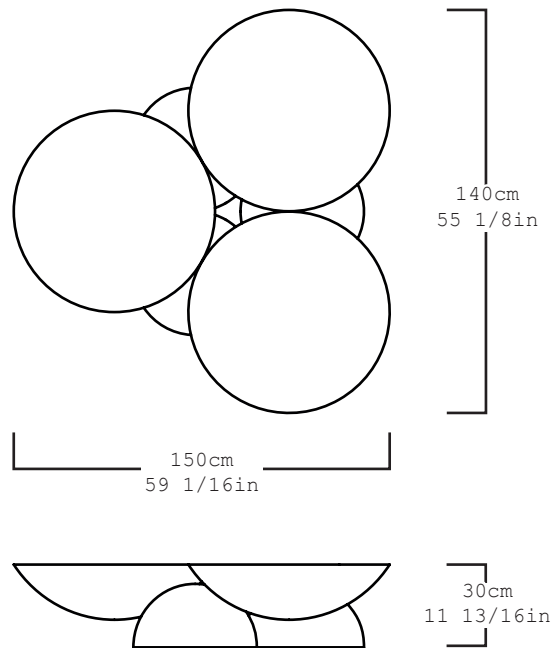

## COPAL COFFEE TABLE

The Copal Coffee Table draws inspiration from diverse ritual elements rooted in Mexico, specifically the “copaleras”, which are objects similar to censers or open cauldrons used for burning copal.

Enveloped in an aura of mysticism, the table appears to float in the air, defying gravity through its cantilever design. Crafted with precision, the table is made up of six half spheres—three large and three small—that are skillfully assembled to create a visually challenging piece.

<b>Collection</b>	Sincretismo
<b>Product</b>	Copal Side Table
<b>Measurements</b>	L150 x W140 x H30 cm L59 1/16 x W55 1/8 x H11 13/16 in
<b>Weight (Kg)</b>	127
<b>Materials</b>	Bronze
<b>Finishes</b>	Polished
<b>Edition</b>	Limited Edition of 10 + 2 AP
<b>Production Time</b>	10 - 12 weeks