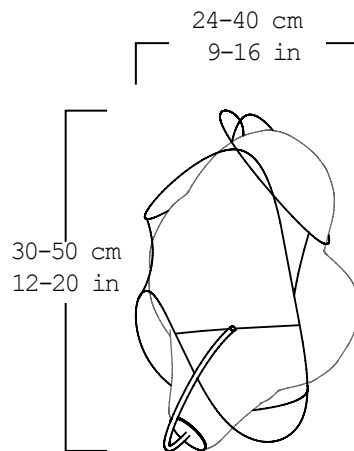

H 54-72 cm
H 21-28 in

**LARGE
BUBBLES**

H 36-53 cm
H 14-21 in

**MEDIUM
BUBBLES**

H 32-44 cm
H 13-17 in

**SMALL
BUBBLES**

Collection	NEBULA
Product	Nebula Lighting Sculpture
Dimensions	Please review drawings for size ranges.
Materials	Brass & amber glass
Weight (Kg)	Large 22kg Medium 15kg Small 9kg (<i>Weights may vary</i>)
Finishes	Natural brass & polished glass
Edition	Series of unique pieces
Lead Time	14 - 16 weeks