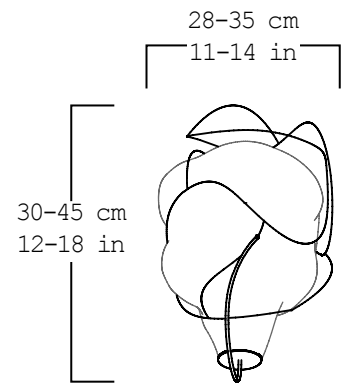

H 54-72 cm
H 21-28 in

**LARGE
BUBBLES**

H 36-53 cm
H 14-21 in

**MEDIUM
BUBBLES**

H 32-44 cm
H 13-17 in

**SMALL
BUBBLES**

Collection	NEBULA
Product	Nebula Lighting Sculpture
Dimensions	Please review drawings for size ranges.
Materials	Brass & amber glass
Weight (Kg)	Large 22kg Medium 15kg Small 9kg (<i>Weights may vary</i>)
Finishes	Natural brass & polished glass
Edition	Series of unique pieces
Lead Time	14 - 16 weeks