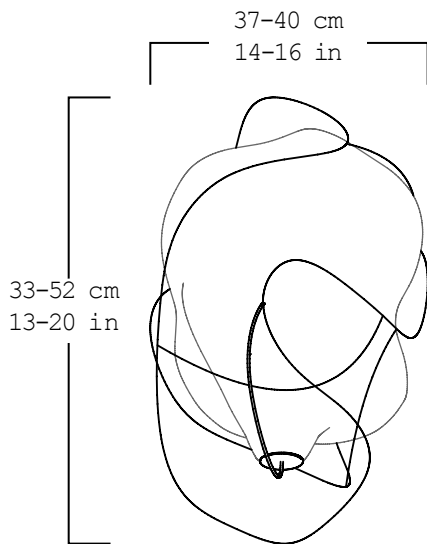

H 54-72 cm
H 21-28 in

**LARGE
BUBBLES**

H 36-53 cm
H 14-21 in

**MEDIUM
BUBBLES**

H 32-44 cm
H 13-17 in

**SMALL
BUBBLES**

Collection	NEBULA
Product	Nebula Lighting Sculpture
Dimensions	Please review drawings for size ranges.
Materials	Brass & amber glass
Weight (Kg)	Large 22kg Medium 15kg Small 9kg (<i>Weights may vary</i>)
Finishes	Natural brass & polished glass
Edition	Series of unique pieces
Lead Time	14 - 16 weeks