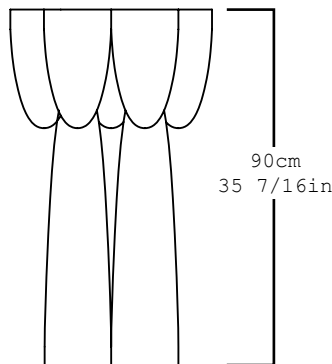

### COPAL PEDESTAL

EWE Studio's *Copal Pedestal Table* is composed by ten pieces linked together with hidden locks, making the observer feel like seven out of the ten parts of the table are just touching and hovering in the air, resulting in a magnificent visual tension that defies gravity on its cantilever.

The pedestal, made out of Orizaba Black marble, achieves its balance through understanding the tangential connection of its parts and the hidden elements that allow them to be assembled together. The striking and simple expression of the piece creates a sense of purity and balance in a mystical and profound way.

<b>Collection</b>	Sincretismo
<b>Product</b>	Copal Pedestal
<b>Dimensions</b>	L51 x W46 x H90 cm L20 x W18 1/10 x H35 7/16 in
<b>Material</b>	Orizaba Black Marble
<b>Weight (Kg)</b>	250
<b>Finishes</b>	Matte
<b>Edition</b>	Limited Edition of 10 + 1 AP
<b>Lead Time</b>	12 - 14 weeks