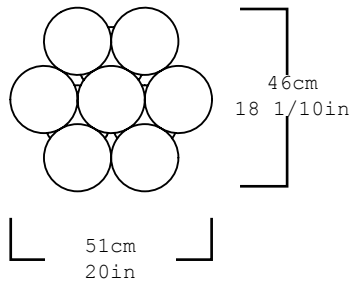

### COPAL PEDESTAL

EWE Studio's *Copal Pedestal Table* is composed by ten pieces linked together with hidden locks, making the observer feel like seven out of the ten parts of the table are just touching and hovering in the air, resulting in a magnificent visual tension that defies gravity on its cantilever.

The pedestal, made out of Orizaba Black marble, achieves its balance through understanding the tangential connection of its parts and the hidden elements that allow them to be assembled together. The striking and simple expression of the piece creates a sense of purity and balance in a mystical and profound way.

<b>Collection</b>	Sincretismo
<b>Product</b>	Copal Pedestal
<b>Dimensions</b>	L51 x W46 x H90 cm L20 x W18 1/10 x H35 7/16 in
<b>Material</b>	Orizaba Black Marble
<b>Weight (Kg)</b>	250
<b>Finishes</b>	Matte
<b>Edition</b>	Limited Edition of 10 + 1 AP
<b>Lead Time</b>	12 - 14 weeks