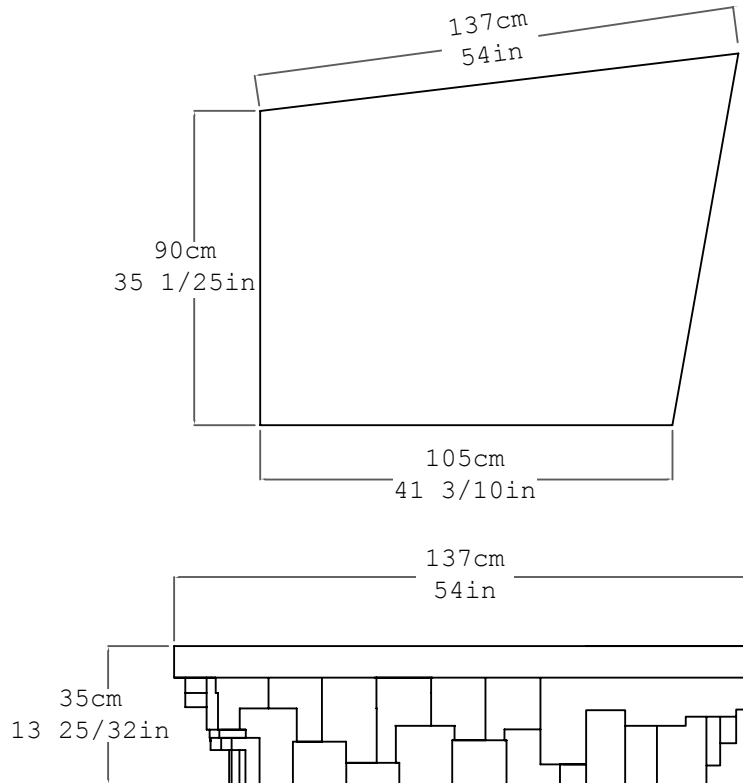

Collection	S.R.O
Product	Altar - Table 8
Dimensions	L137 x W90 x H35 cm L54 x W35 1/25 x H13 25/32 in
Materials	Grey Venetian Marble
Weight (Kg)	Approx 550
Finishes	Matte and natural
Edition	Series of unique pieces
Lead Time	12 - 16 weeks