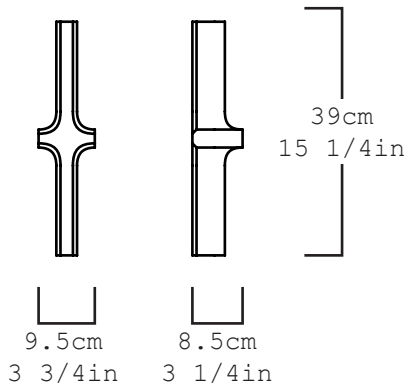

Símbolo objects are crafted in bronze or hand carved in native volcanic stone or marble.

Collection	S.R.O
Product	Símbolo - Cross (Small)
Dimensions	L9.5 x W8.5 x 39H cm L3 3/4 x W3 1/4 x H15 1/4 in
Materials	Black Marble White Marble Volcanic Stone
Weight (Kg)	Approx 30
Finishes	Matte
Edition	Limited Edition of 10 + 1AP
Lead Time	8 - 10 weeks

Collection	S.R.O
Product	Símbolo - Cross (Large)
Dimensions	L30 x W27 x H96 cm L11 3/4 x W10 1/2 x H37 3/4 in
Materials	Black Marble White Marble Volcanic Stone
Weight (Kg)	Approx 90
Finishes	Matte
Edition	Limited Edition of 10 + 1AP
Lead Time	8 - 10 weeks