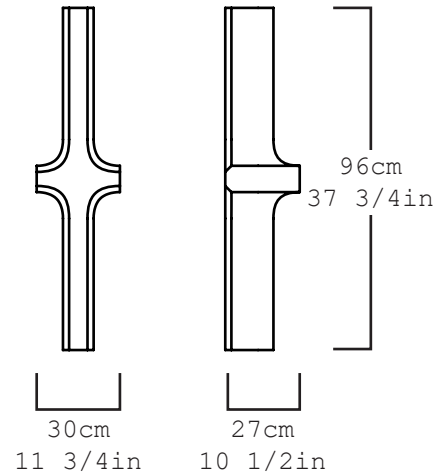

Símbolo objects are crafted in bronze or hand carved in native volcanic stone or marble.

Collection	S.R.O
Product	Símbolo - Cross (Small)
Dimensions	L9.5 x W8.5 x 39H cm L3 3/4 x W3 1/4 x H15 1/4 in
Materials	Black Marble White Marble Volcanic Stone
Weight (Kg)	Approx 30
Finishes	Matte
Edition	Limited Edition of 10 + 1AP
Lead Time	8 - 10 weeks

Collection	S.R.O
Product	Símbolo - Cross (Large)
Dimensions	L30 x W27 x H96 cm L11 3/4 x W10 1/2 x H37 3/4 in
Materials	Black Marble White Marble Volcanic Stone
Weight (Kg)	Approx 90
Finishes	Matte
Edition	Limited Edition of 10 + 1AP
Lead Time	8 - 10 weeks