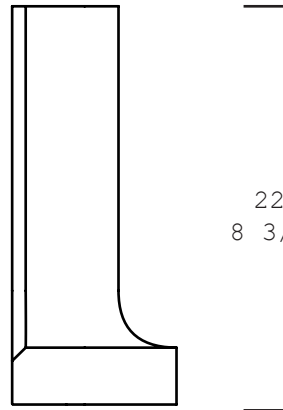

Símbolo objects are crafted in bronze or hand carved in native volcanic stone or marble.

13cm
5 in

22cm
8 3/4in

11.5cm
4 1/2in

Collection	S.R.O
Product	Símbolo - Book End
Dimensions	L13 x W11.5 x H22 cm L5 x W4 1/2 x H8 3/4 in
Materials	Volcanic Stone Bronze
Weight (Kg)	15 - 30
Finishes	Matte
Edition	Limited Edition of 10 + 1AP
Lead Time	8 - 10 weeks