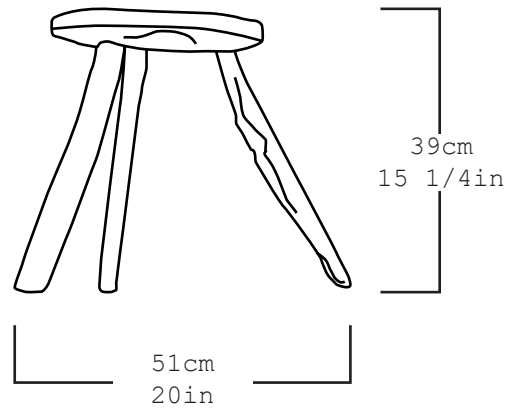

Collection	S.R.O
Product	Memoria Stool 8
Dimensions	L51 x W51 x H39 cm L20 x W20 x H15 1/4 in
Materials	Bronze
Weight (Kg)	31
Finishes	Aged
Edition	Limited Edition of 10 + 1AP
Lead Time	8 - 10 weeks