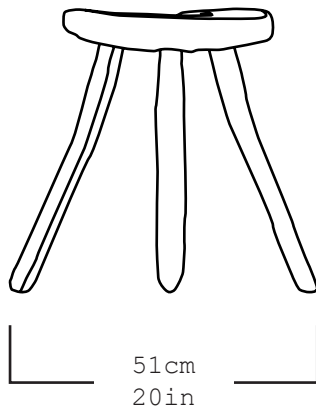

Collection	S.R.O
Product	Memoria Stool 8
Dimensions	L51 x W51 x H39 cm L20 x W20 x H15 1/4 in
Materials	Bronze
Weight (Kg)	31
Finishes	Aged
Edition	Limited Edition of 10 + 1AP
Lead Time	8 - 10 weeks