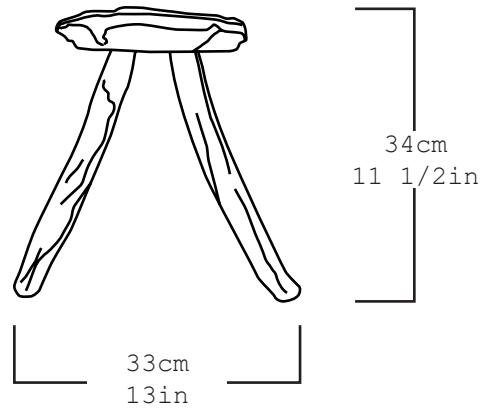

Collection	S.R.O
Product	Memoria Stool 7
Dimensions	L44 x W33 x H34 cm L17 1/4 x W13 x H11 1/2 in
Materials	Bronze
Weight (Kg)	23
Finishes	Aged
Edition	Limited Edition of 10 + 1AP
Lead Time	8 - 10 weeks