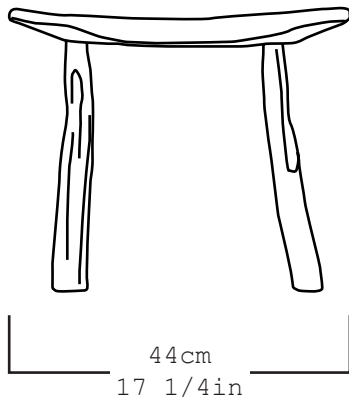

Collection	S.R.O
Product	Memoria Stool 7
Dimensions	L44 x W33 x H34 cm L17 1/4 x W13 x H11 1/2 in
Materials	Bronze
Weight (Kg)	23
Finishes	Aged
Edition	Limited Edition of 10 + 1AP
Lead Time	8 - 10 weeks