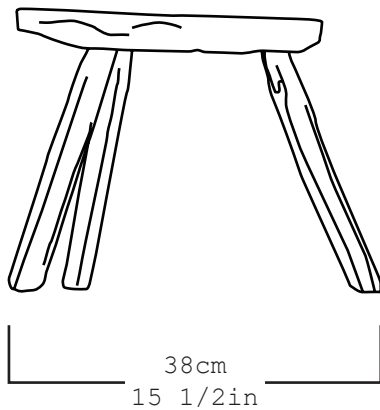

Collection	S.R.O
Product	Memoria Stool 6
Dimensions	L38 x W34 x H29 cm L15 1/2 x W13 1/2 x H11 1/2 in
Materials	Bronze
Weight (Kg)	19
Finishes	Aged
Edition	Limited Edition of 10 + 1AP
Lead Time	8 - 10 weeks