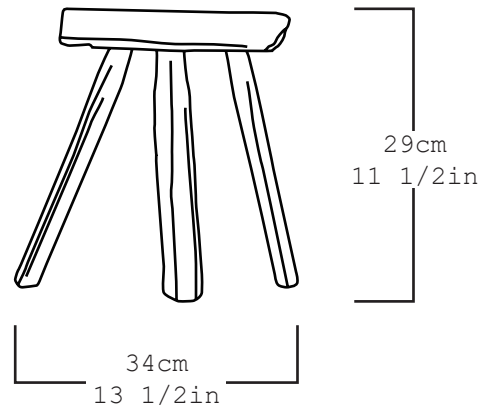

Collection	S.R.O
Product	Memoria Stool 6
Dimensions	L38 x W34 x H29 cm L15 1/2 x W13 1/2 x H11 1/2 in
Materials	Bronze
Weight (Kg)	19
Finishes	Aged
Edition	Limited Edition of 10 + 1AP
Lead Time	8 - 10 weeks