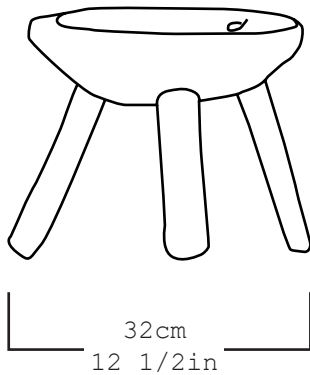

Collection	S.R.O
Product	Memoria Stool 5
Dimensions	L32 x W31 x H22.5 cm L12 1/2 x W12 1/4 x H9 in
Materials	Bronze
Weight (Kg)	17
Finishes	Aged
Edition	Limited Edition of 10 + 1AP
Lead Time	8 - 10 weeks