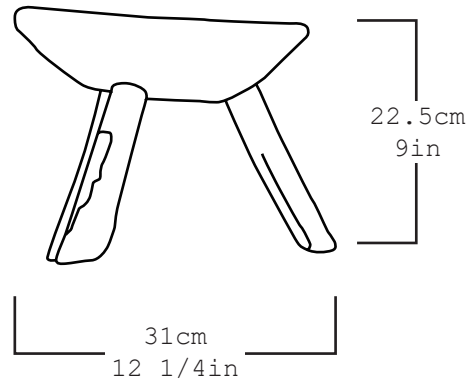

Collection	S.R.O
Product	Memoria Stool 5
Dimensions	L32 x W31 x H22.5 cm L12 1/2 x W12 1/4 x H9 in
Materials	Bronze
Weight (Kg)	17
Finishes	Aged
Edition	Limited Edition of 10 + 1AP
Lead Time	8 - 10 weeks