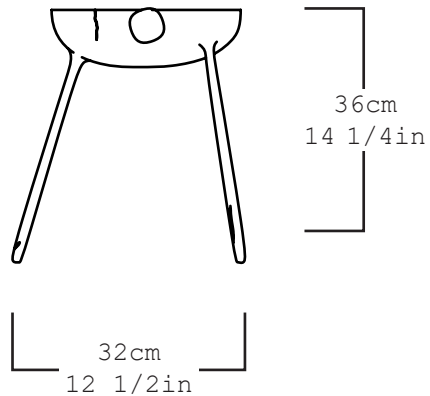

<b>Collection</b>	S.R.O
<b>Product</b>	Memoria Stool 3
<b>Dimensions</b>	L50 x W32 x H36 cm L19 3/4 x W12 1/2 x H14 1/4 in
<b>Materials</b>	Bronze
<b>Weight (Kg)</b>	26.5
<b>Finishes</b>	Aged
<b>Edition</b>	Limited Edition of 10 + 1AP
<b>Lead Time</b>	8 - 10 weeks