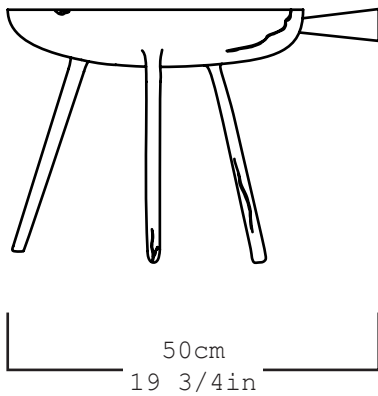

<b>Collection</b>	S.R.O
<b>Product</b>	Memoria Stool 3
<b>Dimensions</b>	L50 x W32 x H36 cm L19 3/4 x W12 1/2 x H14 1/4 in
<b>Materials</b>	Bronze
<b>Weight (Kg)</b>	26.5
<b>Finishes</b>	Aged
<b>Edition</b>	Limited Edition of 10 + 1AP
<b>Lead Time</b>	8 - 10 weeks