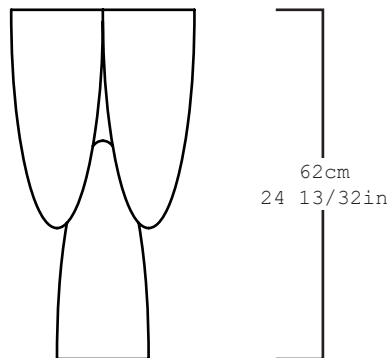

info@ewe-studio.com
www.ewe-studio.com

COPAL SIDE TABLE

The EWE Studio *Copal side tables* are composed by four identical pieces linked together with hidden locks, making the observer feel like three out of the four parts of the table are just touching and hovering in the air.

Collection	Sincretismo
Product	Copal Side Table
Dimensions	L31 x W30 x H62 cm L12 13/64 x W11 13/16 x H24 13/32 in
Material	Parota Wood
Weight (Kg)	10
Finishes	Natural
Edition	Limited Edition of 10 + 2 AP
Lead Time	12 - 14 weeks