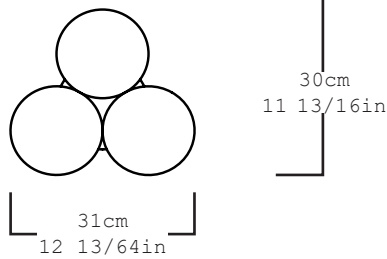

info@ewe-studio.com
www.ewe-studio.com

COPAL SIDE TABLE

The EWE Studio *Copal side tables* are composed by four identical pieces linked together with hidden locks, making the observer feel like three out of the four parts of the table are just touching and hovering in the air.

Collection	Sincretismo
Product	Copal Side Table
Dimensions	L31 x W30 x H62 cm L12 13/64 x W11 13/16 x H24 13/32 in
Material	Parota Wood
Weight (Kg)	10
Finishes	Natural
Edition	Limited Edition of 10 + 2 AP
Lead Time	12 - 14 weeks