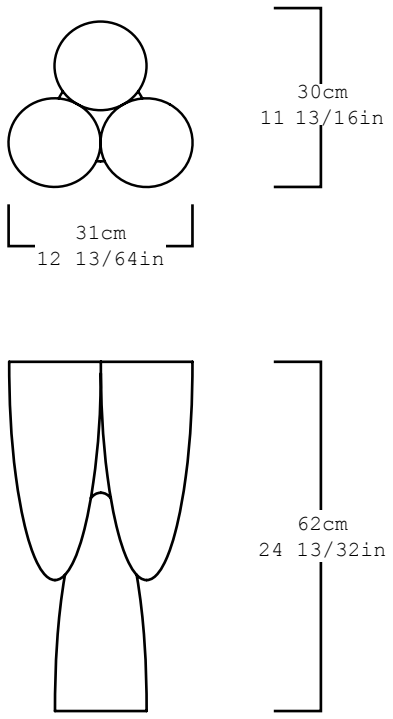

info@ewe-studio.com
www.ewe-studio.com

COPAL SIDE TABLE

The EWE Studio *Copal side tables* are composed by four identical pieces linked together with hidden locks, making the observer feel like three out of the four parts of the table are just touching and hovering in the air.

Collection	Sincretismo
Product	Copal Side Table
Dimensions	L31 x W30 x H62 cm L12 13/64 x W11 13/16 x H24 13/32 in
Material	Obsidian
Weight (Kg)	60
Finishes	Shiny
Edition	Limited Edition of 10 + 2 AP
Lead Time	12 - 14 weeks